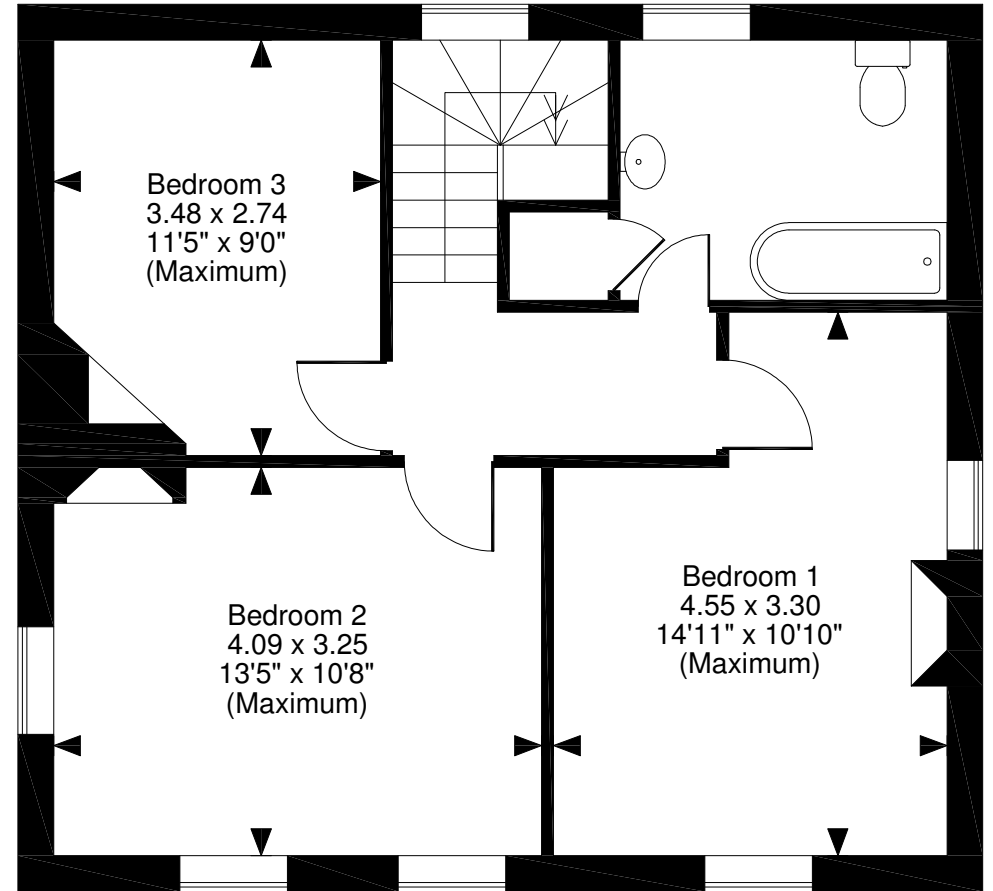

**Lower Lodge, Donnington, Ledbury**  
**Approximate Gross Internal Area**  
**1131 Sq Ft/105 Sq M**

**Ground Floor**

**First Floor**

**FOR ILLUSTRATIVE PURPOSES ONLY - NOT TO SCALE**

The position & size of doors, windows, appliances and other features are approximate only.

© ehouse. Unauthorised reproduction prohibited. Drawing ref. dig/8490586/SS