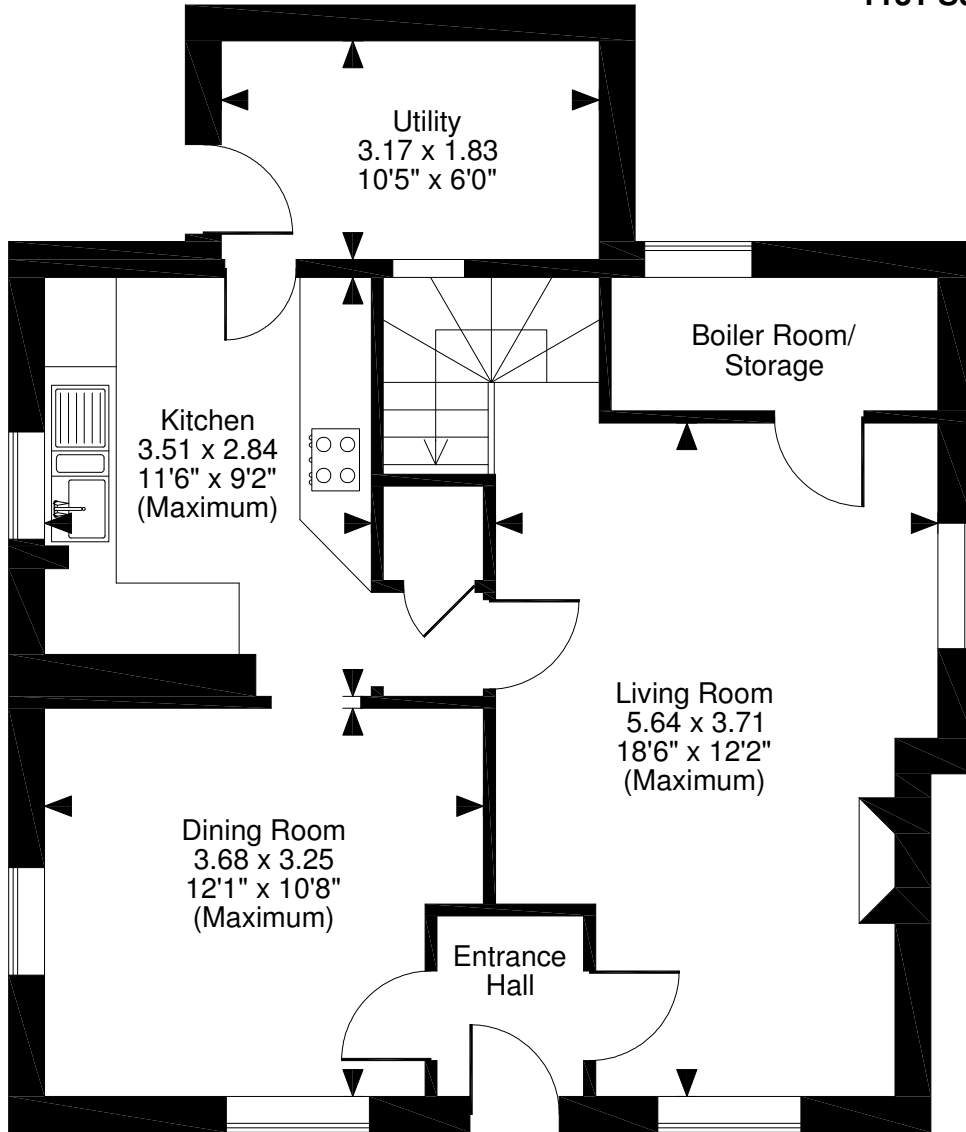

**Lower Lodge, Donnington, Ledbury**  
**Approximate Gross Internal Area**  
**1131 Sq Ft/105 Sq M**

**Ground Floor**

**First Floor**

**FOR ILLUSTRATIVE PURPOSES ONLY - NOT TO SCALE**

The position & size of doors, windows, appliances and other features are approximate only.

© ehouse. Unauthorised reproduction prohibited. Drawing ref. dig/8490586/SS